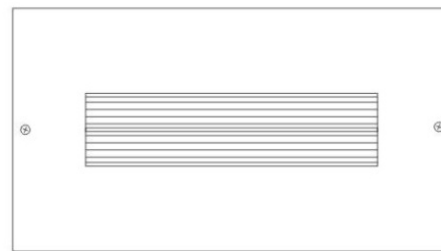

D93019

PROJECT _____

TYPE _____

NOTES _____

QUANTITY _____

DATE _____

GENERAL

Series: Finestra _____

Brand: Milan _____

Division: Design _____

Mounting Type: Surface _____

Mounting Location: Wall _____

Subcategory: Ambient _____

PHYSICAL

Shape: Rectangle _____

Length (mm): 254 _____

Length (in): 10 _____

Width (mm): 150 _____

Width (in): 6 _____

Height (mm): 145 _____

Height (in): 5 ¹¹/₁₆ _____

Extension (mm): 45 _____

Extension (in): 1 ³/₄ _____

Weight (kg): 1.23 _____

Weight (lbs): 2.7 _____

Fixture Material: Metal _____

ELECTRICAL

Number of Lamps: 2 _____

Lamp Type: LED Retrofit / Halogen _____

Lamp Shape: T3 _____

Bulb Included: Bulb Not Included _____

Total Output Wattage (W): 28 / 150 _____

Max. Wattage Per Lamp (W): 28 / 150 _____

Lamp Base: RSC _____

Input Voltage (V): 120 _____

LED

OPTICAL

RATINGS AND CERTIFICATIONS

Certified By: CSA Certified to UL and CSA Standards _____

IP rating: IP20 _____

254mm 10"

150mm 5 7/8"

51mm 2"